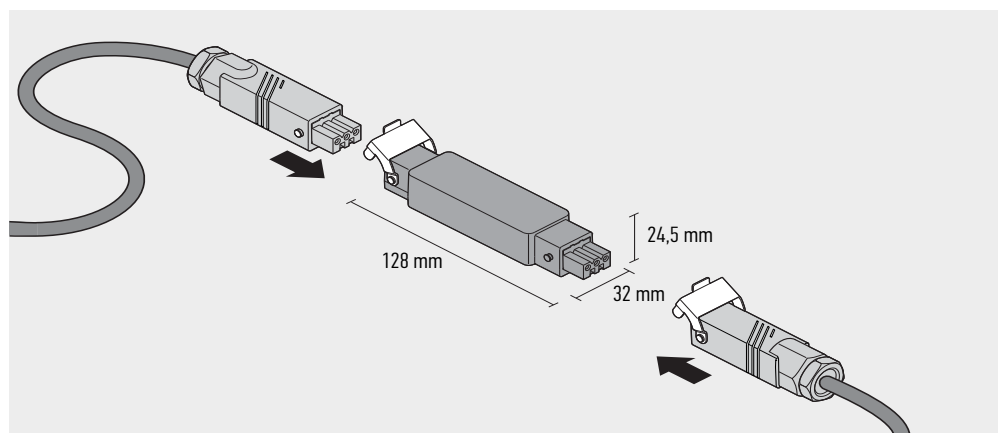

CONNECTION