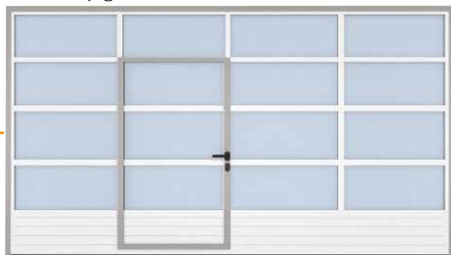

PANORAMIC DOORS

| Doors with standard glazing

| Doors with standard glazing and pass door

Glazed panels are made of special aluminum profiles that provide the same stability as the standard steel and polyurethane door panels. DoorHan offers doors with standard glazing, full glazing and combined doors. Glazed panels can be used for RSD01 series, as well as for RSD02 series. The glazed divisions are made from transparent impact-resistant polycarbonate which is resistant to mechanical damage and ensure great lighting of the inner spaces.

STANDARD GLAZING

Dimensions of glazed divisions:
Height – from 370 to 650 mm
Width – up to 600 mm

For doors with vertical lifts and width from 4500 to 6000 mm, the width of glazed division without partition can be up to 900 mm. Standard glazed doors can be produced with pass doors with width from 600 to 1500 mm and height from 1100 to 2500 mm.

| Partially glazed doors

| Partially glazed doors with pass door

PARTIAL GLAZING

Dimensions of glazed divisions:
 Height — from 370 to 650 mm
 Width — up to 600 mm

For doors with vertical lifts and width from 4500 to 6000 mm, the width of glazed division without partition can be up to 900 mm. Standard glazed doors can be produced with pass doors with width from 600 to 1100 mm and height from 1500 to 2500 mm.