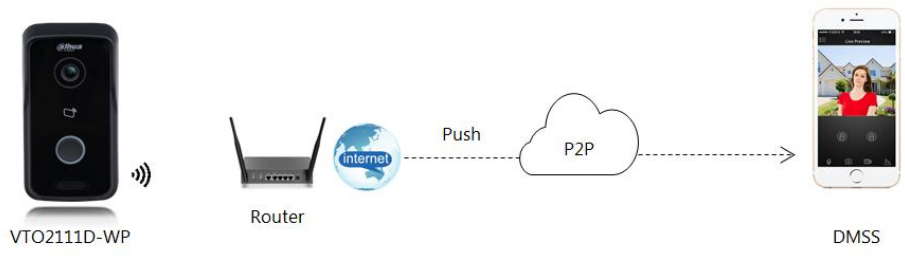

DHI-VTO2111D-WP

2- Video Intercom

- Color video & audio call
- IPC surveillance
- Alarm integration
- Remote intercom with mobile APP