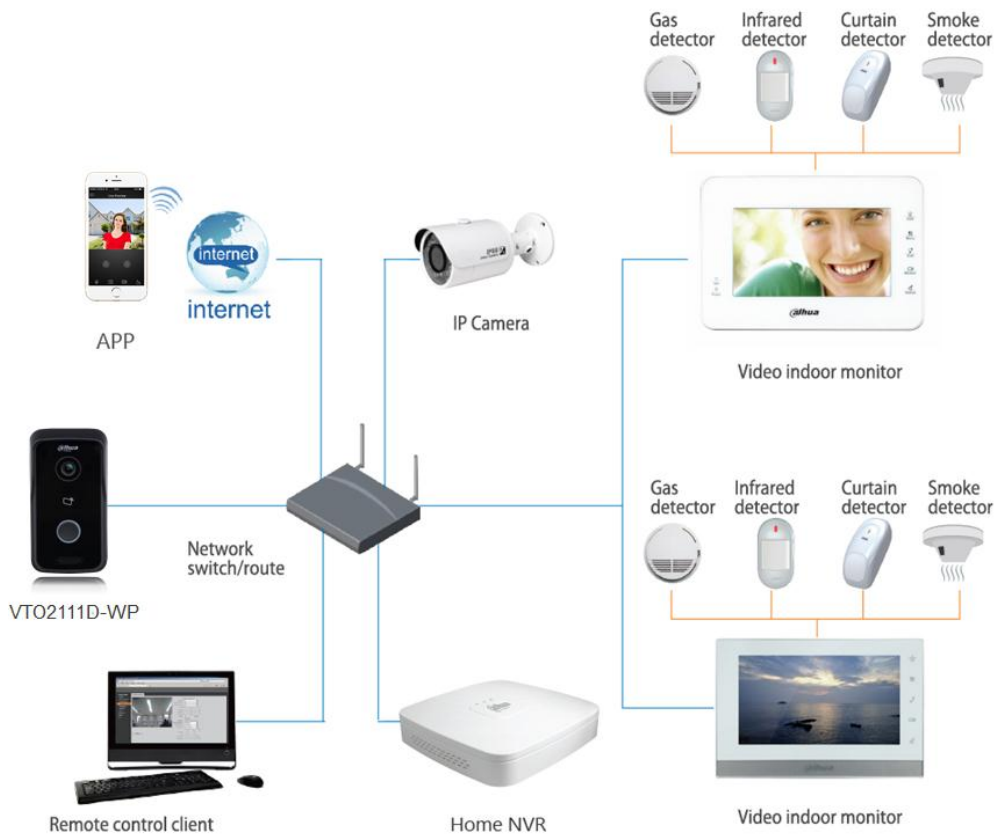

## Application

### 1 – Smart Doorbell

Call Mobile phone APP directly without indoor monitor

## 2- Video Intercom

- Color video & audio call
- IPC surveillance
- Alarm integration
- Remote intercom with mobile APP