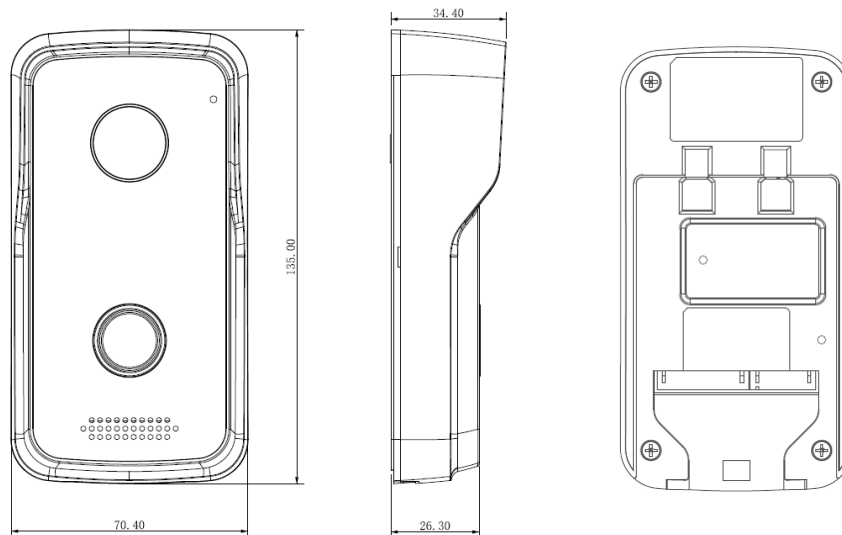

### Specifications

Mode		DHI-VTO2111D-WP
System	Main Processor	Embedded Micro Processor
	Operation System	Embedded LINUX OS
Video	Video Compression	H.264
	Image Sensor	1/4" 1MP CMOS
	Lens	2.2mm
	Angle of View	D:125° H:105°
	Day/Night	ICR
Audio	Audio Compression	G.711
	Audio Input	Omnidirectional Mic
	Audio Output	Built-in Speaker
	Bidirectional Talk	Support Dual-way Bidirectional talk
Operation Mode	Keypad	Single Mechanical Button
	Reader	Mifare Card
	Body Approaching	1m
Interface	Door Control	2(1 relay out for main lock, 1 extended by access control module)

## Dimensions